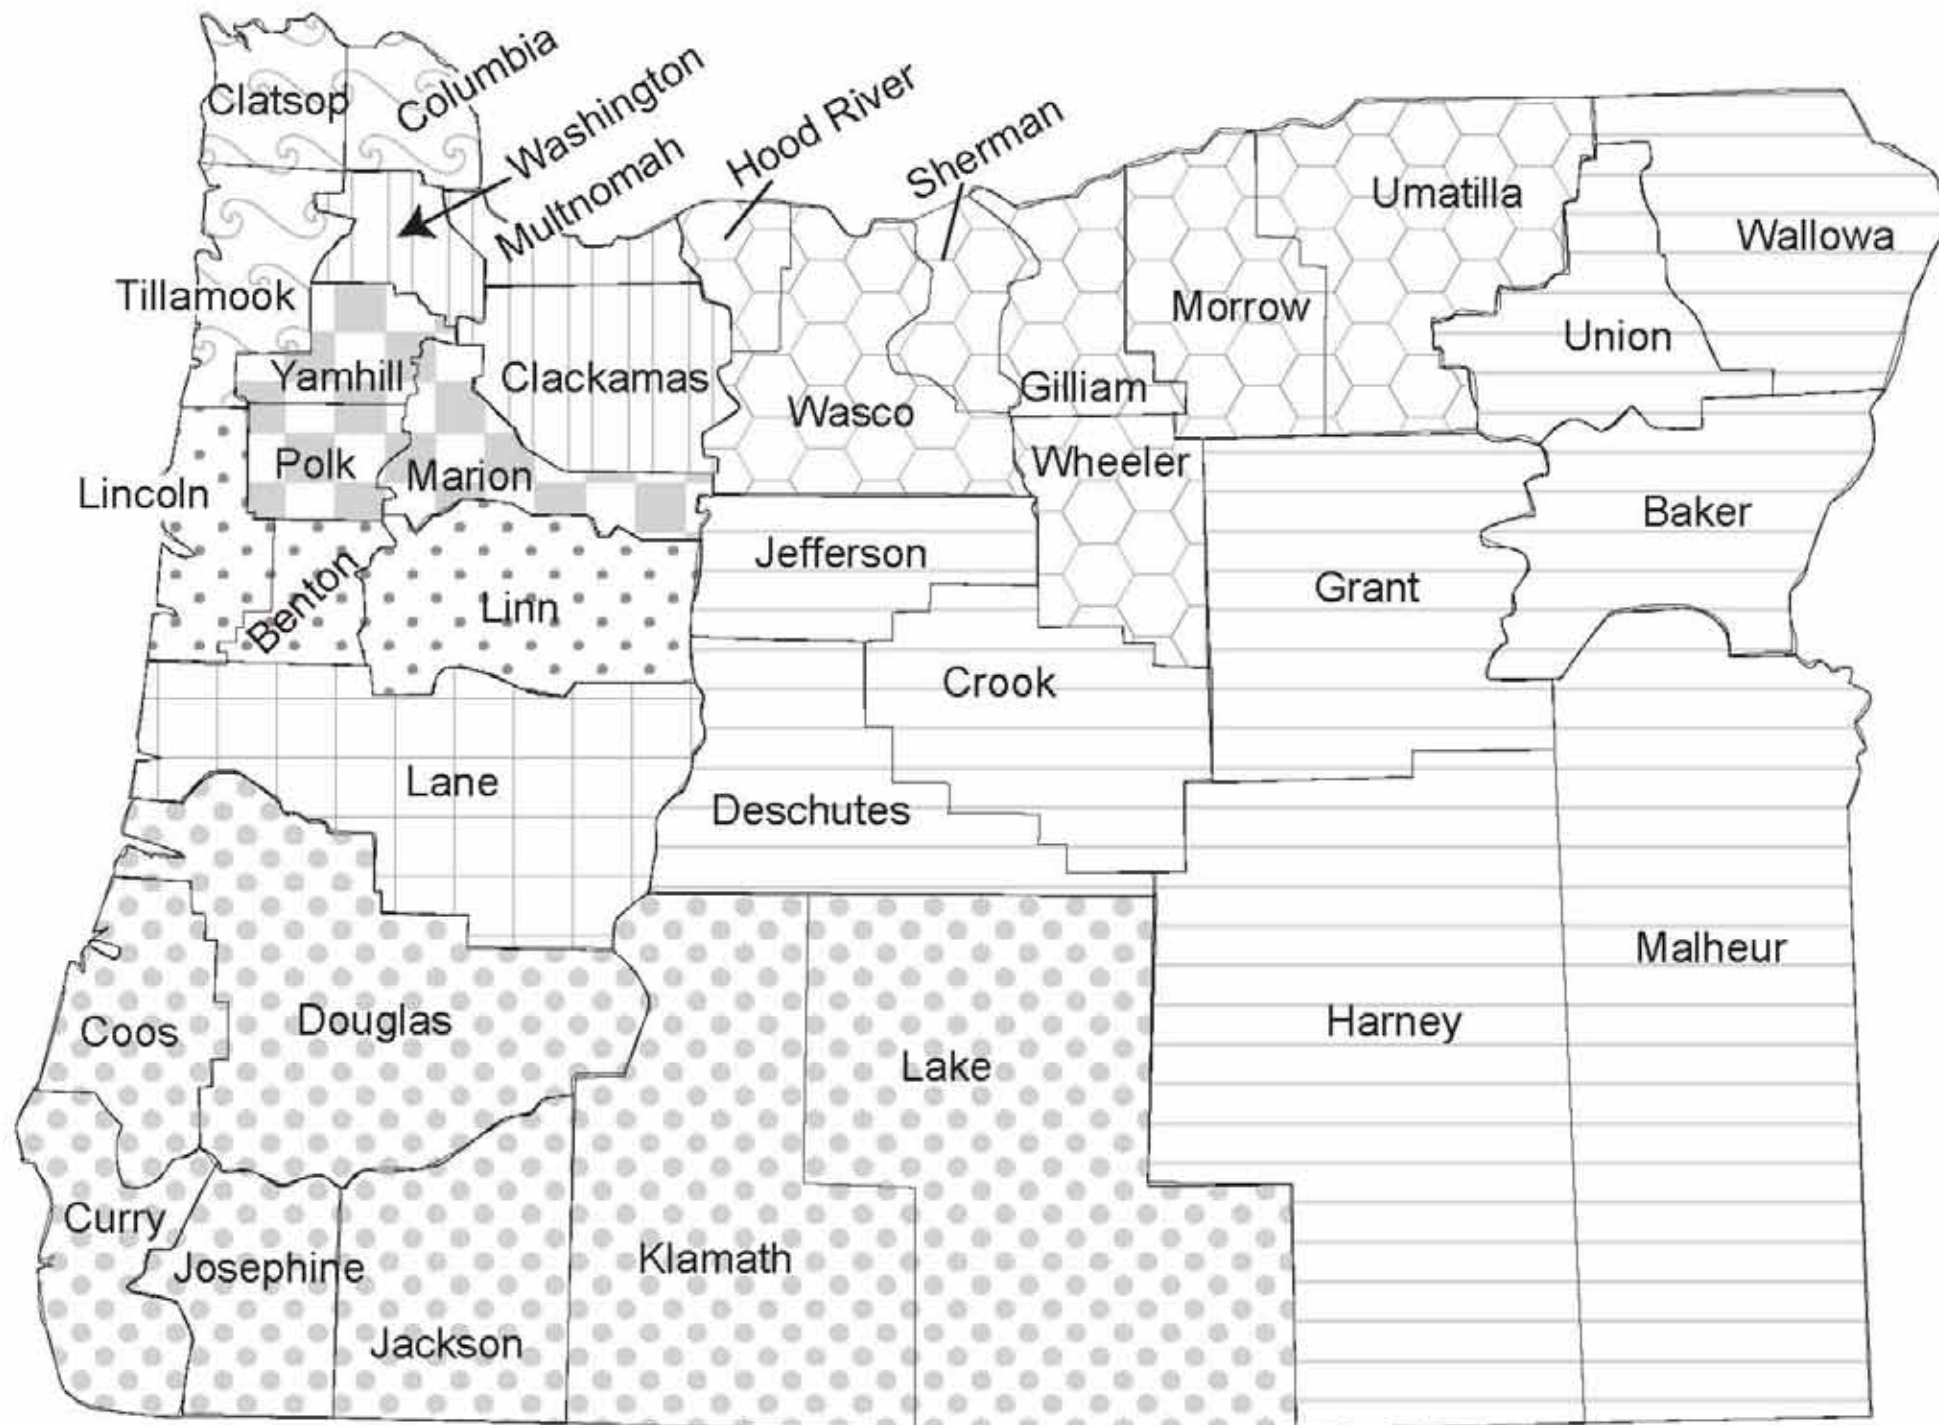

<b>Broker/Call Center</b>	<b>Phone/Fax</b>	<b>Counties</b>
<b><i>Central Oregon Intergovernmental Council</i></b> <b>Cascades East Ride Center</b>	<b>541-385-8680</b> 866-385-8680 Fax 541-548-9548 TDD 1-800-735-2900	Baker Crook Deschutes Grant Harney Jefferson Malheur Wallowa Union
<b><i>Oregon Cascades West Council of Governments</i></b> <b>Cascades West Ride Line</b>	<b>541-924-8738</b> 866-724-2975 Fax 541-791-4347 TDD 541-928-1775	Benton Linn Lincoln
<b><i>Lane Transit District</i></b> <b>RideSource</b>	<b>541-682-5566</b> 877-800-9899 TDD 800-735-2900	Lane
<b><i>Sunset Empire Transportation District</i></b> <b>Northwest Ride Center</b>	<b>503-861-7433</b> 1-866-811-1001	Clatsop Columbia Tillamook
<b><i>Rogue Valley Transportation District</i></b> <b>TransLink</b>	<b>541-842-2060</b> 888-518-8160 Fax 541-618-6377	Coos Curry Douglas Jackson Josephine Klamath Lake
<b><i>Mid-Columbia Council of Governments</i></b> <b>Transportation Network</b>	<b>541-298-5345</b> 877-875-4657 Fax 541-296-5674 TDD 7-1-1 Relay Service	Gilliam Hood River Morrow Sherman Umatilla Wasco Wheeler
<b><i>Salem Area Mass Transit District</i></b> <b>Trip Link</b>	<b>503-315-5544</b> 888-315-5544 Fax 503-315-5144	Marion Polk Yamhill
<b><i>Tri-Met</i></b> <b>Transportation Services</b>	<b>503-802-8700</b> 800-889-8726 TDD 7-1-1 Relay Service	Clackamas Multnomah Washington

# DHS Transportation Brokerage Map

-  Cascades East Ride Center
-  Cascades West Ride Line
-  Lane Transit
-  Northwest Ride Center

-  TransLink
-  Transportation Network
-  Transportation Services
-  Trip Link